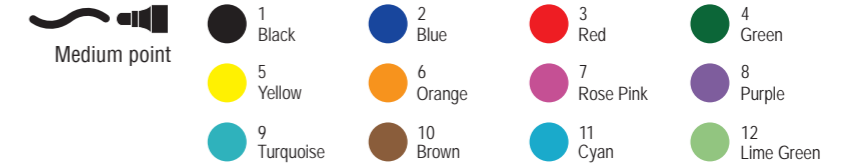

ZP2540 Aluminum Barrel Permanent Marker

Alcohol based

Extended cap off time: won't dry out in air Up to 15 days. Waterproof & smear proof ink. Aluminum barrel for superior durability. Writes on most surfaces.

ZP1760 Advanced Direct Flow Dry Erase Marker

Alcohol based

White Board Markers. Ultra-Large Capacity, over 1,200 meters. The direct liquid ink flow system that can deliver unmatched color on white boards with free-flowing writing experience. Low odor, easy to erase, transparent ink gauge.