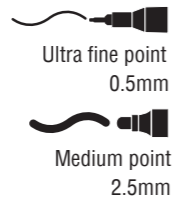

ZP1515DT Dual Tip Liquid Chrome Gold

Oil based

Mirror display effect, the marker can be suitable for any smooth surface to create a golden metallic chrome finish display effect. Opaque ink, lightfast, waterproof, permanent. Safe to use.

Size: 15x160mm Ink Made In: Italy
Ink Weight: 4.5g Tip Made In: Japan
Colors Sets: 1 Colors

Package:

1 Pcs / Set
24 Set / Inner
144 Set / Ctn
Ctn Size: 37X22X20CM

2 Pcs / Set
24 Set / Inner
144 Set / Ctn
Ctn Size: 43X26X25.5CM

3 Pcs / Set
24 Set / Inner
144 Set / Ctn
Ctn Size: 43X37.5X25.5CM

ZP1516DT Dual Tip Liquid Chrome

Oil based

Mirror display effect, The marker can be suitable for any smooth surface to create a high gloss and chrome display effect. Opaque ink, lightfast, waterproof, permanent. Safe to use.

Size: 15x160mm Ink Made In: Italy
Ink Weight: 4.5g Tip Made In: Japan
Colors Sets: 1 Colors

Package:

1 Pcs / Set
24 Set / Inner
144 Set / Ctn
Ctn Size: 37X22X20CM

2 Pcs / Set
24 Set / Inner
144 Set / Ctn
Ctn Size: 43X26X25.5CM

3 Pcs / Set
24 Set / Inner
144 Set / Ctn
Ctn Size: 43X37.5X25.5CM

Water Based Paint Marker Porcelain

#ZP1380F2 Porcelain Paint Marker Fine Point
#ZP1586MB Porcelain Paint Marker Medium Point