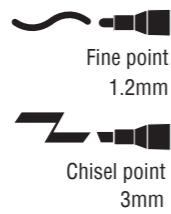

Water based liquid chalk marker. Valve mechanism, opaque ink, wet-erasable. Writes on chalkboard, glass, mirror, plastic, metal, ceramic, window, light board and non-porous surfaces.

Size: 12x140mm Ink Made In: Italy
Ink Weight: 3g Tip Made In: Japan
Colors: 48 Colors

Package:

12 Colors Sets
12 Pcs / Set
12 Set / Inner
72 Set / Ctn
Ctn Size: 34X31.5X35.5CM