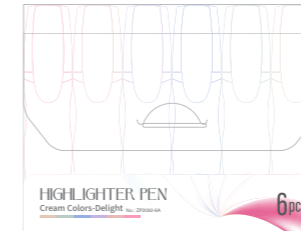

Aesthetic Curved Waist-shape highlighter pen. Great choice for school and office supplies.

Size: 25x117mm
Ink Weight: 3.2g
Colors Sets: 18 Colors

Package:

- 6 Colors Sets
- 6 Pcs / Set
- 16 Set / Inner
- 96 Set / Ctn
- Ctn Size: 39.5X34X31.5CM