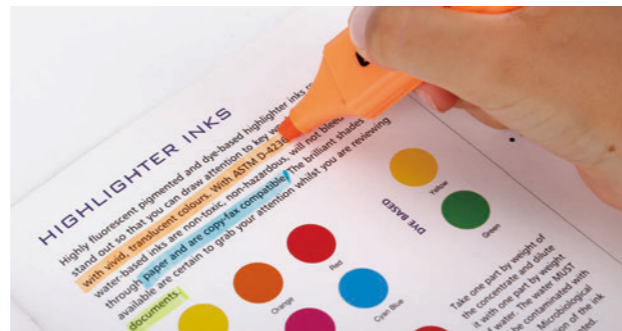

ZP1290 Highlighter

Water based

Aesthetic design Flat-shape highlighter pen. Great choice for school and office supplies.

Size: 25x120mm
Ink Weight: 3.2g
Colors : 18 Colors
Ink Made In: UK
Tip Made In: Japan

1. Chisel point

	1 Pink		2 Orange		3 Yellow		4 Green
	5 Cyan Blue		6 Lilac		7 Cherry Blossom		8 Sherbet
	9 Lemon		10 Mint		11 Pepper Mint		12 Lavender
	13 Red Apple		14 Apricot		15 Cornflower		16 Lime
	17 Periwinkle		18 Coco				

Package:

- 4 Colors Sets
- 4 Pcs / Set
- 24 Set / Inner
- 144 Set / Ctn
- Ctn Size: 46X32X34CM

Package:

- 6 Colors Sets
- 6 Pcs / Set
- 16 Set / Inner
- 96 Set / Ctn
- Ctn Size: 46X32X34CM

Package:

- 12 Colors Sets
- 12 Pcs / Set
- 8 Set / Inner
- 48 Set / Ctn
- Ctn Size: 46X32X36CM

Package:

- 18 Colors Sets
- 18 Pcs / Set
- 8 Set / Inner
- 32 Set / Ctn
- Ctn Size: 59.5X32.5X28CM

Package:

- 36 Pcs / Set
- 18 Set / Ctn
- Ctn Size: 60.5X43X28CM

ZP2090 Highlighter

Water based

Aesthetic Curved Waist-shape highlighter pen. Great choice for school and office supplies.

Size: 25x117mm
Ink Weight: 3.2g
Colors Sets: 18 Colors
Ink Made In: UK
Tip Made In: Japan

Package:

- 6 Colors Sets
- 6 Pcs / Set
- 16 Set / Inner
- 96 Set / Ctn
- Ctn Size: 39.5X34X31.5CM

ZP2091 Flexible Tip Highlighter

Water based

Aesthetic Curved Waist-shape highlighter pen. Great choice for school and office supplies.

Size: 25x117mm
Ink Weight: 3.2g
Colors Sets: 18 Colors
Ink Made In: UK
Tip Made In: Japan

Package:

- 6 Colors Sets
- 6 Pcs / Set
- 16 Set / Inner
- 96 Set / Ctn
- Ctn Size: 39.5X34X31.5CM

1. Chisel point

	1 Pink		2 Orange		3 Yellow		4 Green
	5 Cyan Blue		6 Lilac		7 Cherry Blossom		8 Sherbet
	9 Lemon		10 Mint		11 Pepper Mint		12 Lavender
	13 Red Apple		14 Apricot		15 Cornflower		16 Lime
	17 Periwinkle		18 Coco