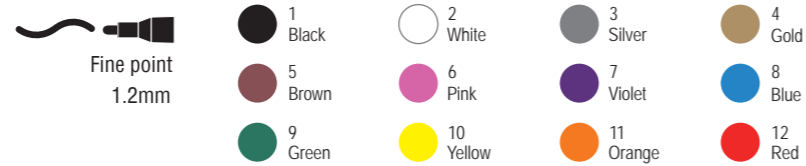

Package:

12 Colors Sets
12 Pcs / Set
12 Set / Inner
72 Set / Ctn
Ctn Size: 40.5X29.5X44CM