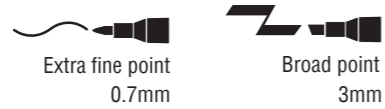

Water based acrylic paint pen. Valve mechanism, opaque ink, lightfast, waterproof. Safe to use. Writes on most surfaces.