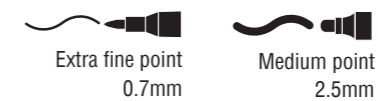

Package:

- 24 Colors Sets
- 24 Pcs / Set
- 8 Set / Inner
- 48 Set / Ctn
- Ctn Size: 50X31.5X31CM

ZP1526DT Dual Tip Paint Pen

Water based

Water based acrylic paint pen. Valve mechanism, opaque ink, lightfast, waterproof. Safe to use. Writes on most surfaces.