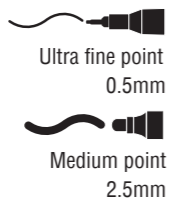

Mirror display effect, The marker can be suitable for any smooth surface to create a high gloss and chrome display effect. Opaque ink, lightfast, waterproof, permanent. Safe to use.