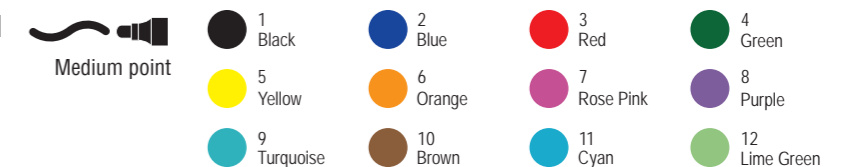

White Board Markers. Erases cleanly and ideal for classrooms, offices and home. Colors stay bold during the lifetime of the marker for continuous performance.